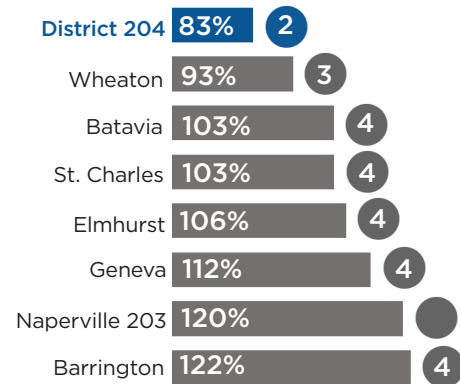

EVIDENCE-BASED FUNDING