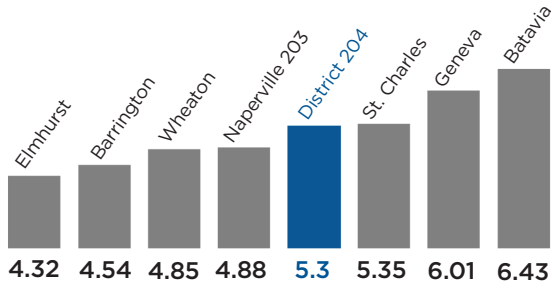

# FINANCE FACTS

Indian Prairie is the fourth largest school district in Illinois, encompassing 46 square miles, including portions of Naperville, Aurora, Bolingbrook, and Plainfield.

## TOTAL TAX RATE