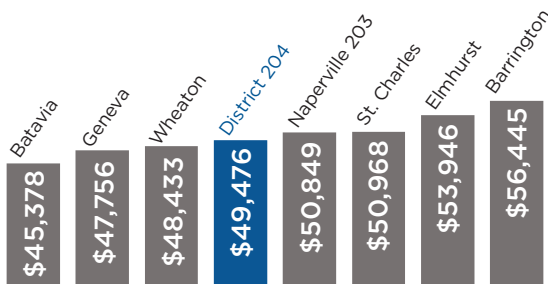

STARTING TEACHER SALARY