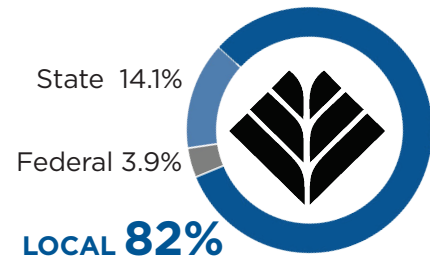

REVENUE SOURCES